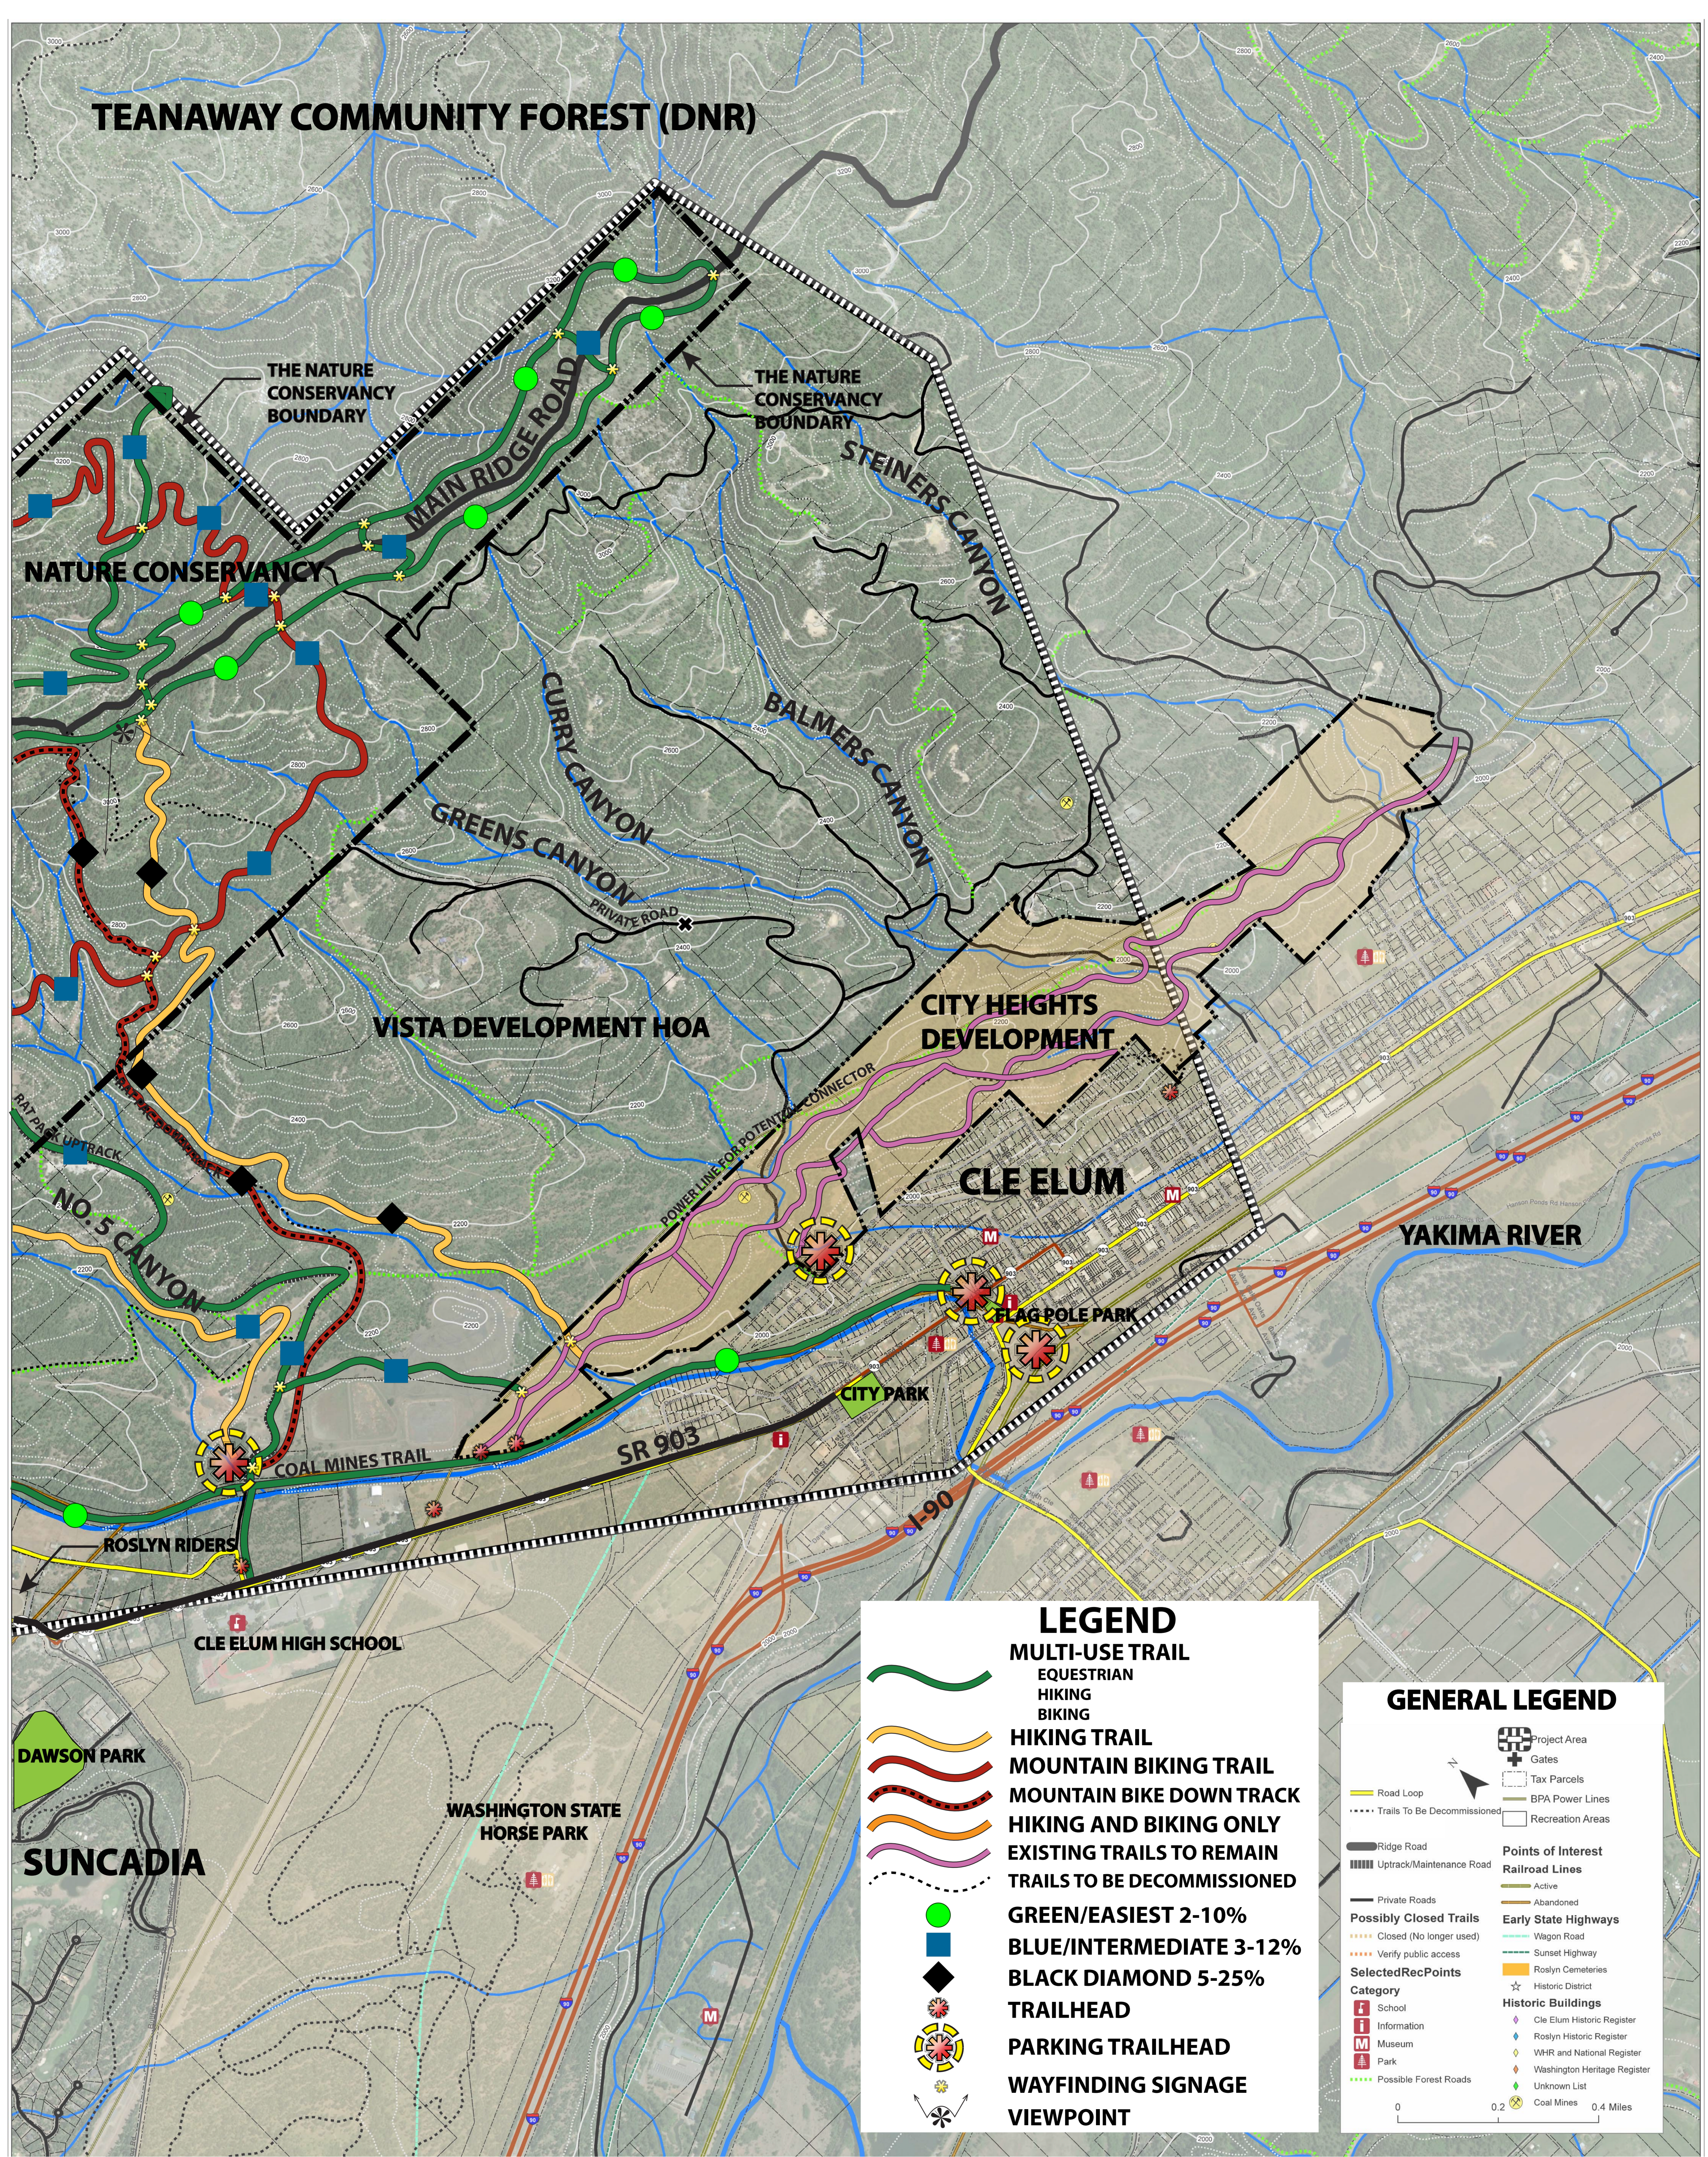

TEANAWAY COMMUNITY FOREST (DNR)

LEGEND

MULTI-USE TRAIL
 EQUESTRIAN
 HIKING
 BIKING

HIKING TRAIL

MOUNTAIN BIKING TRAIL

MOUNTAIN BIKE DOWN TRACK

HIKING AND BIKING ONLY

EXISTING TRAILS TO REMAIN

TRAILS TO BE DECOMMISSIONED

GREEN/EASIEST 2-10%

BLUE/INTERMEDIATE 3-12%

BLACK DIAMOND 5-25%

TRAILHEAD

PARKING TRAILHEAD

WAYFINDING SIGNAGE

VIEWPOINT

GENERAL LEGEND

Project Area
 Gates
 Tax Parcels
 BPA Power Lines
 Recreation Areas

Points of Interest
 Railroad Lines
 Active
 Abandoned
 Early State Highways
 Wagon Road
 Sunset Highway
 Roslyn Cemeteries

0 0.2 0.4 Miles