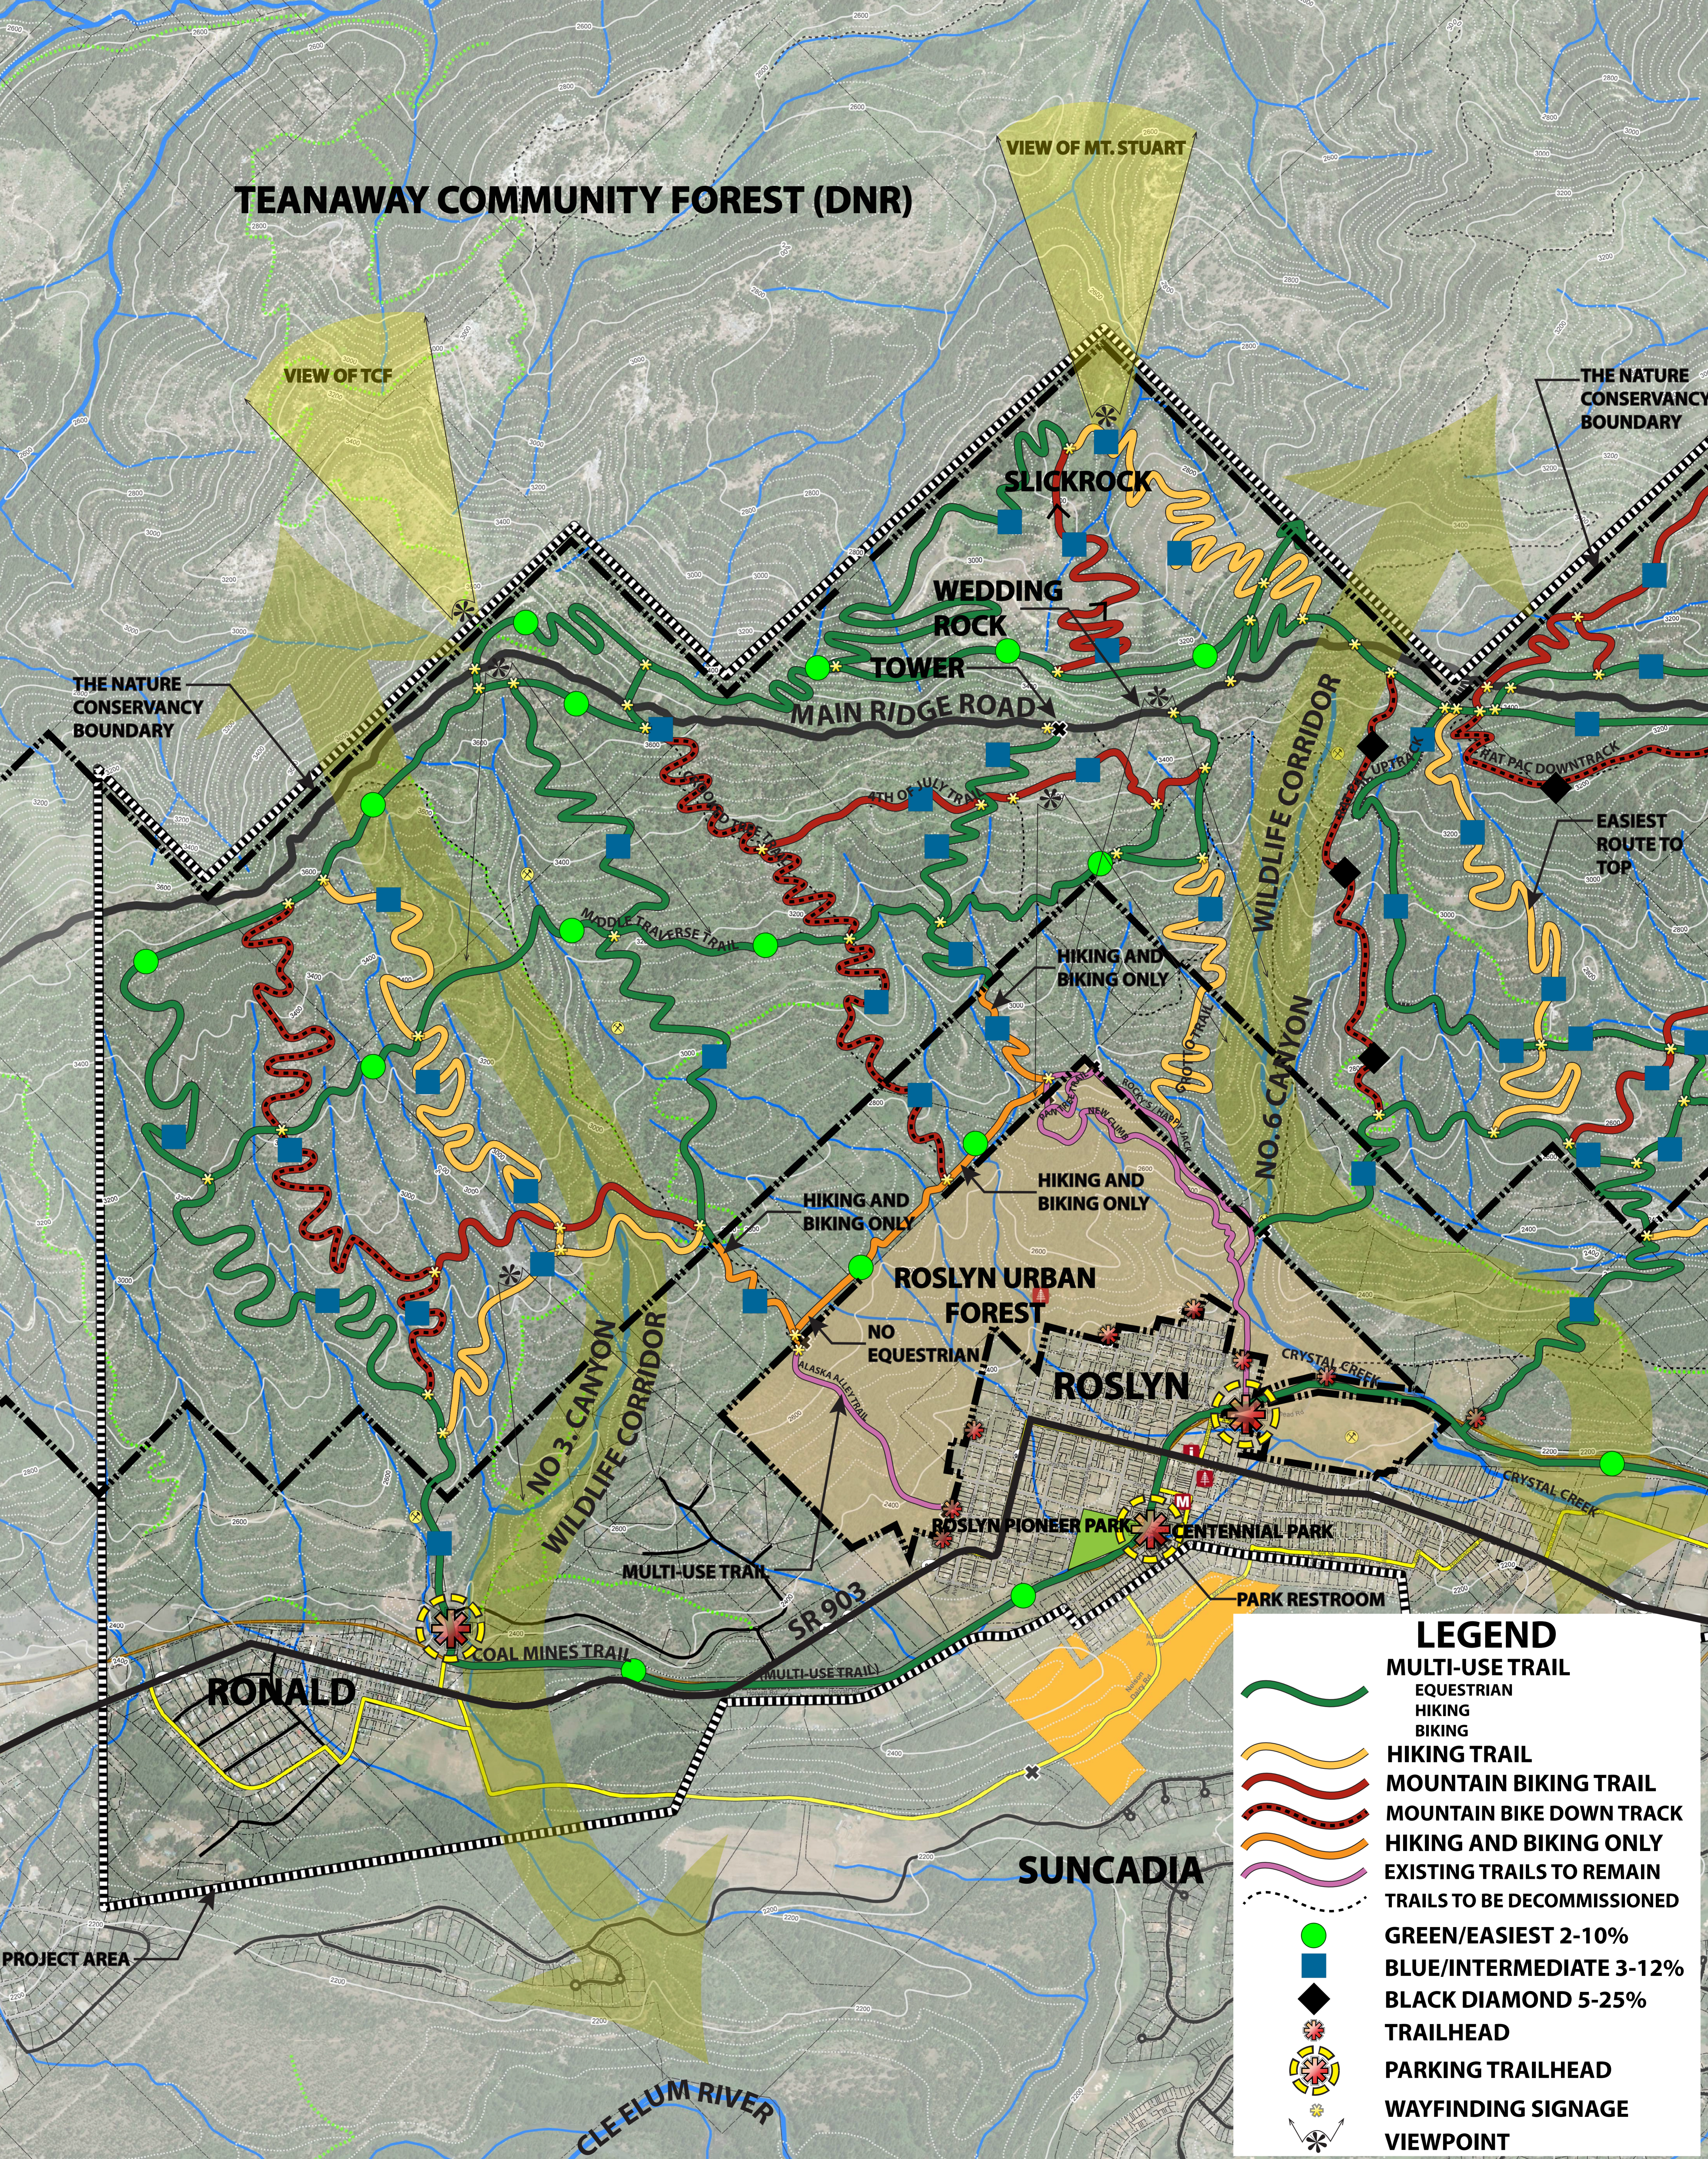

# TEANAWAY COMMUNITY FOREST (DNR)

### LEGEND

- MULTI-USE TRAIL
- EQUESTRIAN
- HIKING
- BIKING
- HIKING TRAIL
- MOUNTAIN BIKING TRAIL
- MOUNTAIN BIKE DOWNTRACK
- HIKING AND BIKING ONLY
- EXISTING TRAILS TO REMAIN
- TRAILS TO BE DECOMMISSIONED
- GREEN/EASIEST 2-10%
- BLUE/INTERMEDIATE 3-12%
- BLACK DIAMOND 5-25%
- TRAILHEAD
- PARKING TRAILHEAD
- WAYFINDING SIGNAGE
- VIEWPOINT

## TOWNS TO TEANAWAY CORRIDOR MASTER PLAN AND DESIGN

PROJECT AREA WEST - MASTER PLAN - PLAYFUL LOOP CONCEPT